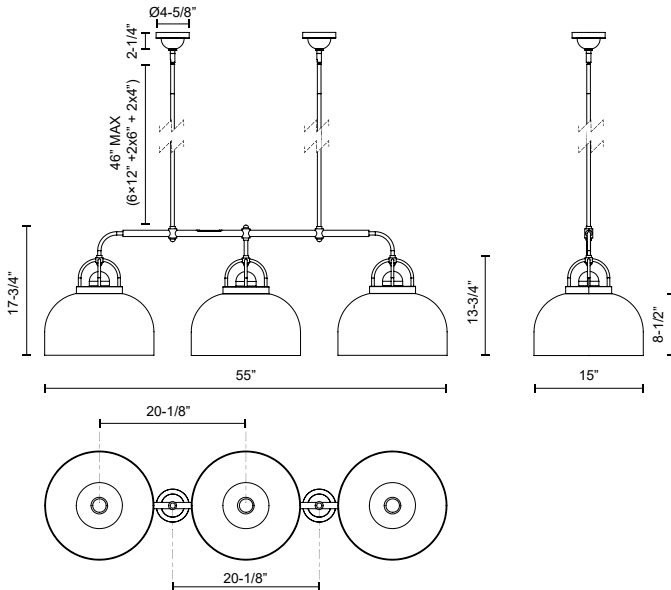

alora mood

P. 1.855.855.8926

CANADA: 19054 28TH Avenue Surrey - BC V3Z 6M3

USA: 3035 E. Lone Mountain Rd - Las Vegas, NV, 89081

LANCASTER LP461155

FIXTURE DIMENSIONS	L55" x W15" x H17-3/4"
LAMP TYPE	E26
MAX WATTAGE	60W
BULB QTY	3
BULBS INCLUDED	No
VOLTAGE	120V
MATERIAL	Steel
GLASS DETAILS	Clear Glass
ROD LENGTH	46" Max (6x12" + 2x6" + 2x4")
MINIMUM HANG HEIGHT	27"
SLOPED CEILING ADAPTABLE	Yes, Up to 18 Degrees
LOCATION	Dry
CANOPY DIMENSIONS	D4-5/8" x H2-1/4"
PAINT FINISH	AG01; CH01; MB01;

[D - Diameter, L - Length, W - Width, H - Height, E - Extension]

AVAILABLE FINISHES:

LP461155AG
Aged Gold

LP461155CH
Chrome

LP461155MB
Matte Black

*For complete warranty terms, please visit: www.aloralighting.com/warranty